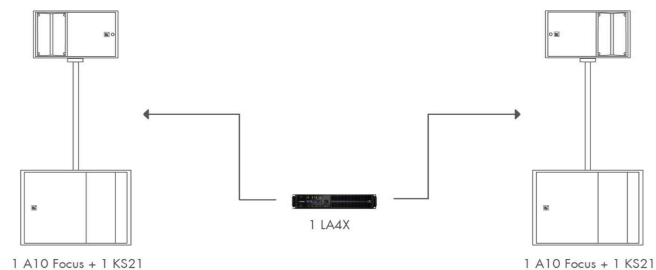

A10 KIT LIST

CONFIGURATION