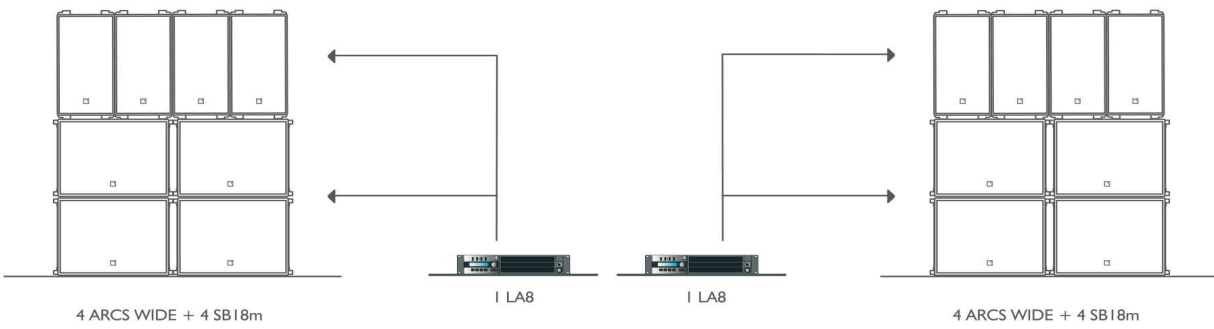

CONFIGURATION AND KIT LIST: ARCS WIDE - ARCS FOCUS

≡ 2 ARCS WIDE FOH (90° x 30°)

≡ 4 ARCS FOCUS FOH (90° x 30°)

≡ 4 ARCS WIDE SIDE FILL (60° x 90°)

CONFIGURATION AND KIT LIST: ARCS WIDE - ARCS FOCUS

8 ARCS WIDE FOH (120° x 90°)