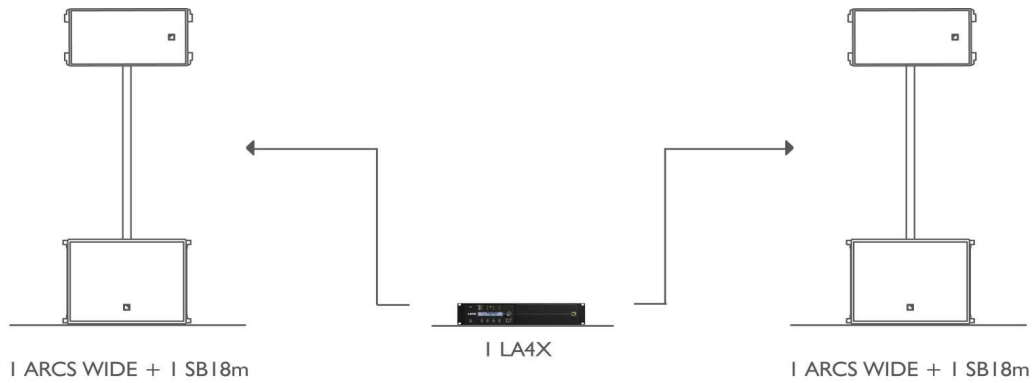

CONFIGURATION

ARCS WIDE/ARCS FOCUS	DESCRIPTION	2 ARCS WIDE FOH	4 ARCS FOCUS FOH	4 ARCS WIDE SIDE FILL	8 ARCS WIDE FOH	8 ARCS FOCUS FOH
LA4X	Amplified controller with PFC 4 x 1000 W /8 Ohms. ethernet network. AES/EBU	1	0	0	0	0
LA8	Amplified controller 4 x 1800 W/4 Ohms. ethernet network. AES/EBU	0	1	1	2	2
ARCS WIDE	2-way Constant Curvature WST® enclosure 30° x 90°	2	0	4	8	0
ARCS FOCUS	2-way Constant Curvature WST® enclosure 15° x 90°	0	4	0	0	8
WIFOLIFT	Rigging element for horizontally arraying ARCS® WIDE/FOCUS	0	0	0	2	0
WIFOBUMP	Rigging element for vertically arraying ARCS® WIDE/FOCUS	0	0	0	0	2
WIFOSOCK	Pole mount socket for ARCS® WIDE/FOCUS	2	0	0	0	0
CLAMP250	Clamp certified for 250 kg	0	0	0	2	2
SP10	Speaker cable: 4 x 4mm² NL4 10m length	2	2	2	2	2
SP25	Speaker cable: 4 x 4mm² NL4 25m length	0	0	0	2	2
SP.7	Speaker cable: 4 x 4mm² NL4 0.7m length	0	4	4	8	8
SP-Y1	Y split speaker cable: 2 x 2.5mm² NL4 1m length (with CC4FP adaptor)	2	2	2	4	4
SB18m SYSTEM						
SB18m	High power compact subwoofer: 1 x 18"	2	4	4	8	8
SB18PLA	Removable front dolly on wheels for SB18/SB18m enclosure	2	4	4	8	8
SB18COV	Protective cover for SB18(m) enclosure	2	4	4	8	8
SOUNDVISION						
SOUNDVISION	3D simulation software available at www.l-acoustics.com	0	0	0	0	0
SERVICE STARTER KIT ARCS WIDE AND ARCS FOCUS						
KR HSBC35	Diaphragm for HP BC35 (3" driver -8 ohms)	0	0	0	1	1
KR HPBC35	HP BC35 equipped (3" driver-8 ohms)	0	0	0	1	1
KR HPBC124	HP BC124 (12" speaker-8 ohms)	0	0	0	1	1
SERVICE STARTER KIT SB18m						
KR HPBC183	HP BC183 (18" speaker-8 ohms)	0	0	0	1	1
KR CAPLATPIN	Kit 10 pins for dolly boards	0	0	0	1	1

CONFIGURATION AND KIT LIST: ARCS WIDE - ARCS FOCUS

≡ 2 ARCS WIDE FOH (90° x 30°)

≡ 4 ARCS FOCUS FOH (90° x 30°)

≡ 4 ARCS WIDE SIDE FILL (60° x 90°)

CONFIGURATION AND KIT LIST: ARCS WIDE - ARCS FOCUS

8 ARCS WIDE FOH (120° x 90°)