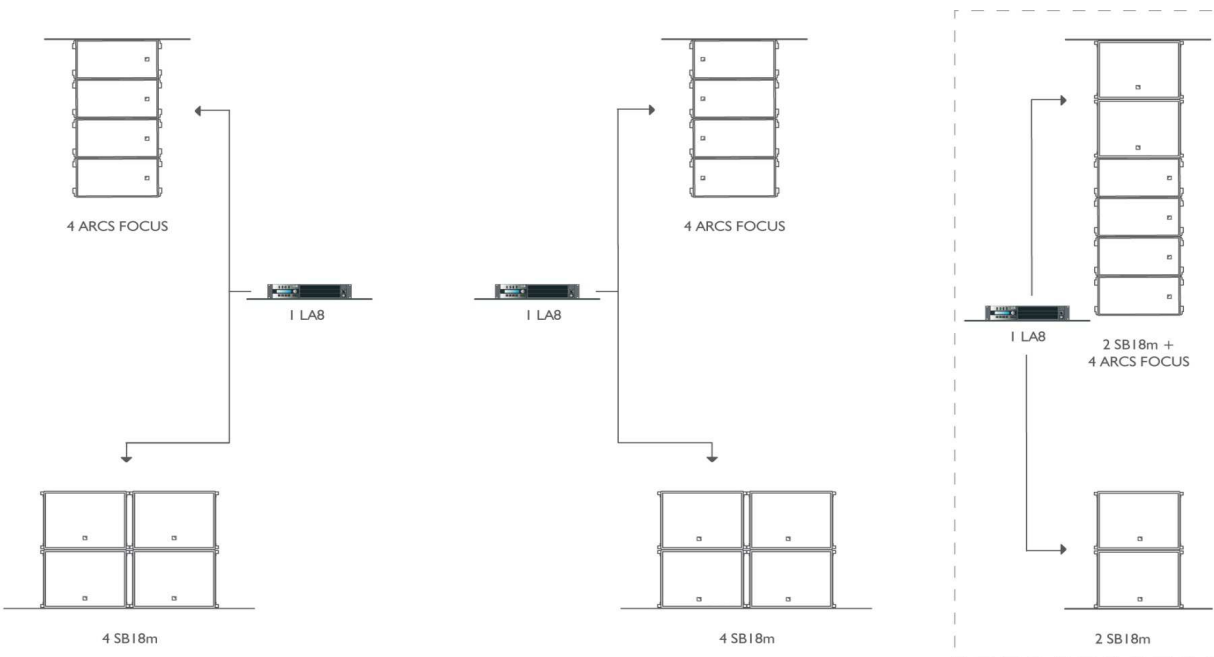

CONFIGURATION AND KIT LIST: ARCS WIDE - ARCS FOCUS

≡ 2 ARCS WIDE FOH (90° x 30°)

≡ 4 ARCS FOCUS FOH (90° x 30°)

≡ 4 ARCS WIDE SIDE FILL (60° x 90°)

CONFIGURATION AND KIT LIST: ARCS WIDE - ARCS FOCUS

8 ARCS WIDE FOH (120° x 90°)

8 ARCS FOCUS FOH (90° x 60°)

ARCSWFO_CKLEN_3-05-14