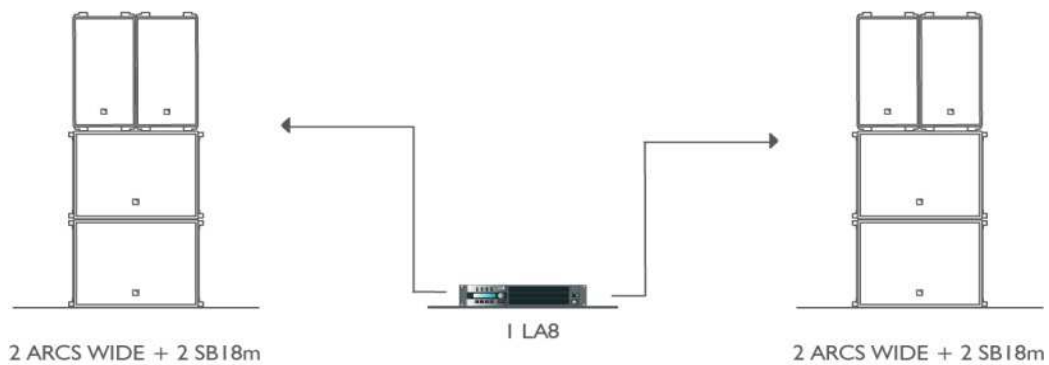

CONFIGURATION AND KIT LIST: ARCS WIDE - ARCS FOCUS

≡ 2 ARCS WIDE FOH (90° x 30°)

≡ 4 ARCS FOCUS FOH (90° x 30°)

≡ 4 ARCS WIDE SIDE FILL (60° x 90°)

CONFIGURATION AND KIT LIST: ARCS WIDE - ARCS FOCUS

8 ARCS WIDE FOH (120° x 90°)