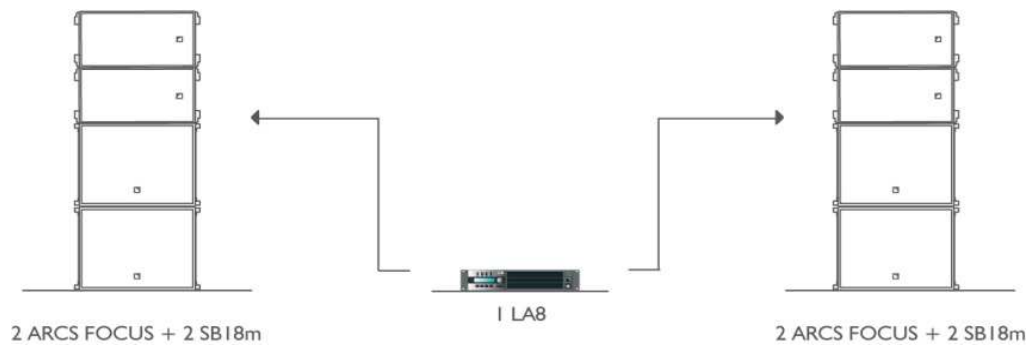

CONFIGURATION

ARCS WIDE/ARCS FOCUS	DESCRIPTION	2 ARCS WIDE FOH	4 ARCS FOCUS FOH	4 ARCS WIDE SIDE FILL	8 ARCS WIDE FOH	8 ARCS FOCUS FOH
LA4X	Amplified controller with PFC 4 x 1000 W /8 Ohms. ethernet network. AES/EBU	1	0	0	0	0
LA8	Amplified controller 4 x 1800 W/4 Ohms. ethernet network. AES/EBU	0	1	1	2	2
ARCS WIDE	2-way Constant Curvature WST® enclosure 30° x 90°	2	0	4	8	0
ARCS FOCUS	2-way Constant Curvature WST® enclosure 15° x 90°	0	4	0	0	8
WIFOLIFT	Rigging element for horizontally arraying ARCS® WIDE/FOCUS	0	0	0	2	0
WIFOBUMP	Rigging element for vertically arraying ARCS® WIDE/FOCUS	0	0	0	0	2
WIFOSOCK	Pole mount socket for ARCS® WIDE/FOCUS	2	0	0	0	0
CLAMP250	Clamp certified for 250 kg	0	0	0	2	2
SP10	Speaker cable: 4 x 4mm² NL4 10m length	2	2	2	2	2
SP25	Speaker cable: 4 x 4mm² NL4 25m length	0	0	0	2	2
SP.7	Speaker cable: 4 x 4mm² NL4 0.7m length	0	4	4	8	8
SP-Y1	Y split speaker cable: 2 x 2.5mm² NL4 1m length (with CC4FP adaptor)	2	2	2	4	4
SB18m SYSTEM						
SB18m	High power compact subwoofer: 1 x 18"	2	4	4	8	8
SB18PLA	Removable front dolly on wheels for SB18/SB18m enclosure	2	4	4	8	8
SB18COV	Protective cover for SB18(m) enclosure	2	4	4	8	8
SOUNDVISION						
SOUNDVISION	3D simulation software available at www.l-acoustics.com	0	0	0	0	0
SERVICE STARTER KIT ARCS WIDE AND ARCS FOCUS						
KR HSBC35	Diaphragm for HP BC35 (3" driver -8 ohms)	0	0	0	1	1
KR HPBC35	HP BC35 equipped (3" driver-8 ohms)	0	0	0	1	1
KR HPBC124	HP BC124 (12" speaker-8 ohms)	0	0	0	1	1
SERVICE STARTER KIT SB18m						
KR HPBC183	HP BC183 (18" speaker-8 ohms)	0	0	0	1	1
KR CAPLATPIN	Kit 10 pins for dolly boards	0	0	0	1	1

CONFIGURATION AND KIT LIST: ARCS WIDE - ARCS FOCUS

≡ 2 ARCS WIDE FOH (90° x 30°)

≡ 4 ARCS FOCUS FOH (90° x 30°)

≡ 4 ARCS WIDE SIDE FILL (60° x 90°)

CONFIGURATION AND KIT LIST: ARCS WIDE - ARCS FOCUS

8 ARCS WIDE FOH (120° x 90°)